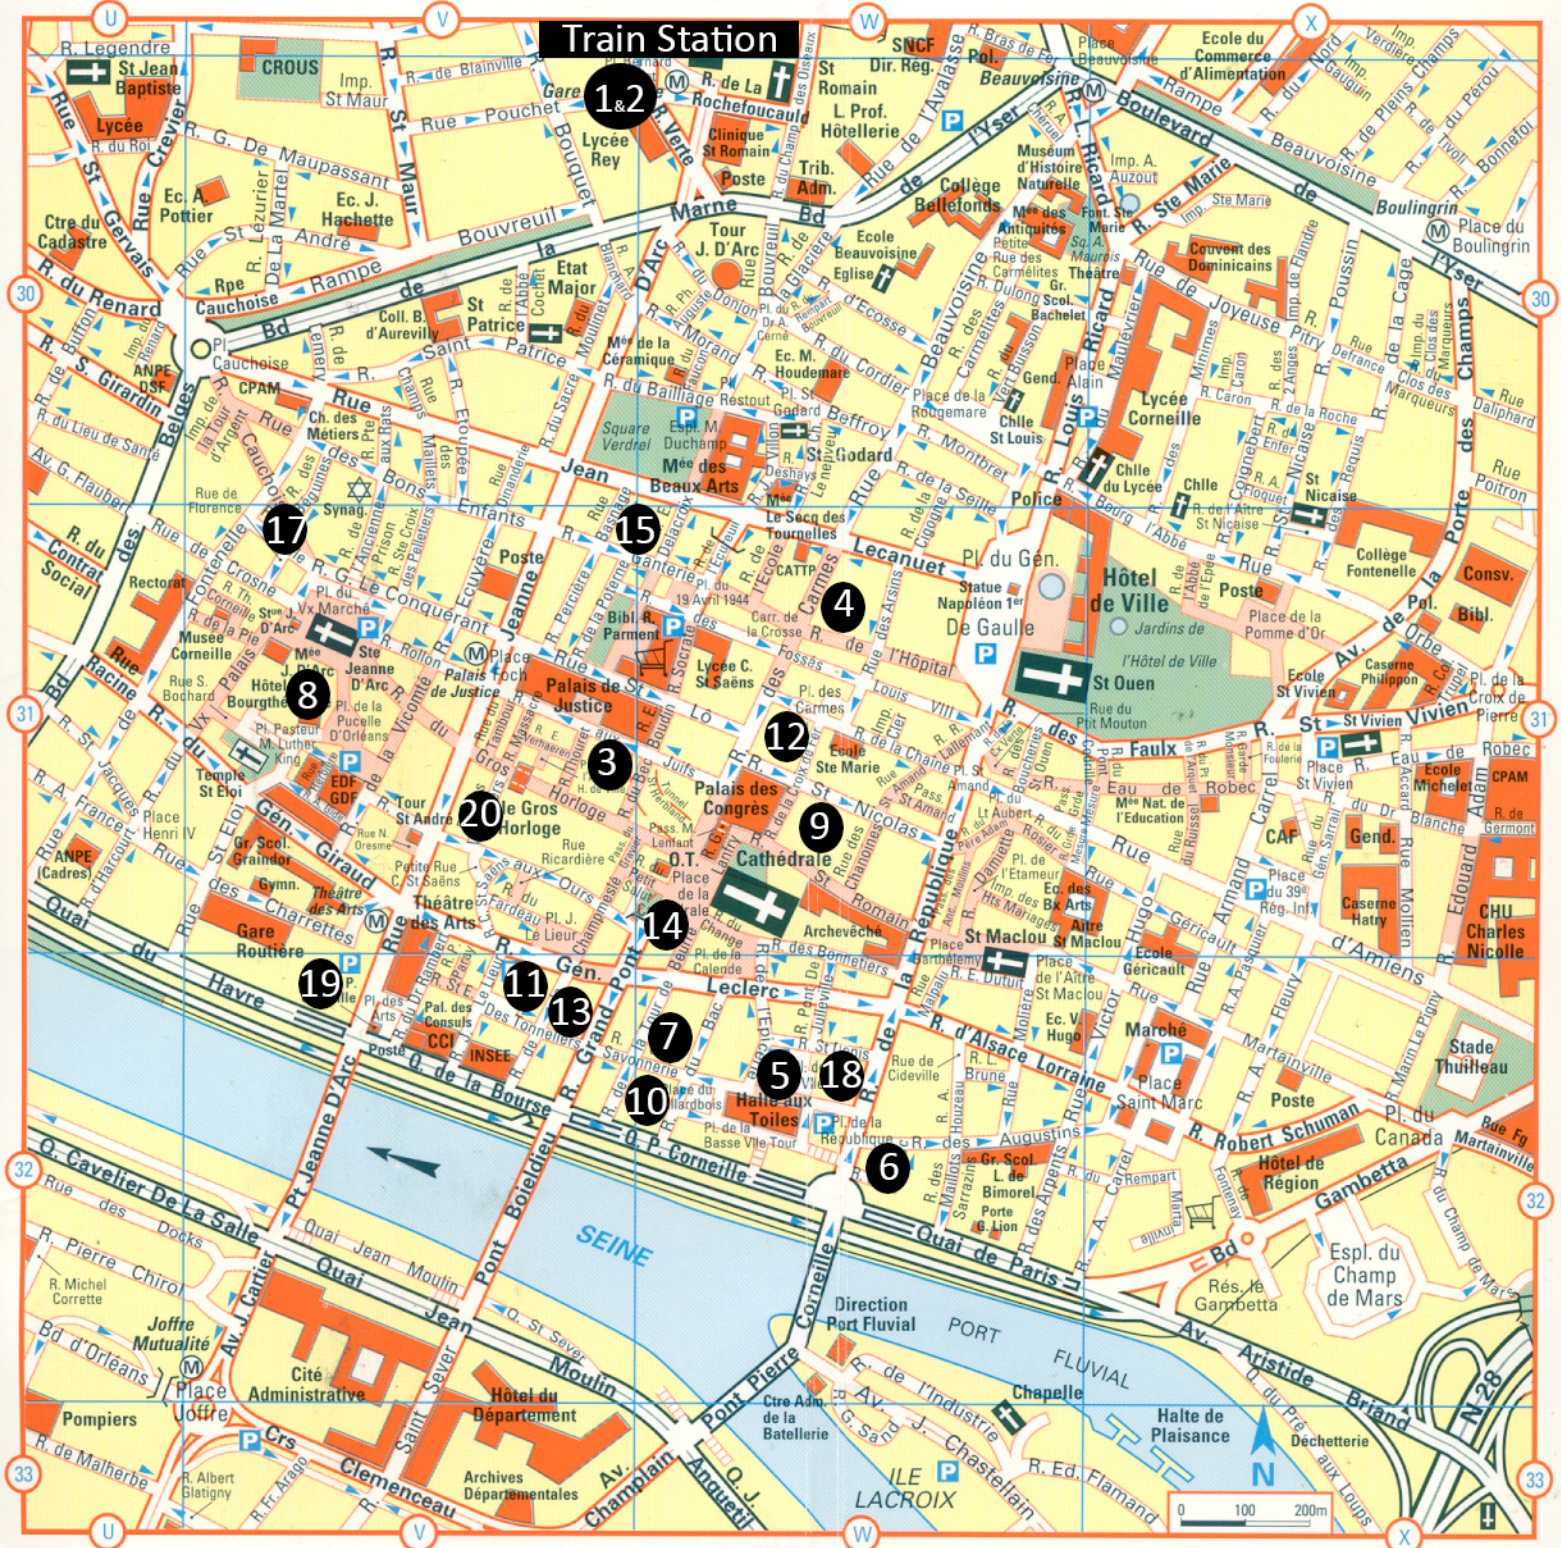

European Research Community
On Flow, Turbulence And Combustion

Accommodation list in Rouen

ERCOFTAC autumn festival
Da Vinci competition
2014, october 16-17
CORIA UMR 6614, Rouen, France.

For more comfort, the tourist office can directly reserve your room ... Commission: approximately 50 Euros.

Train Station

1&2

17

8

19

3

11

13

12

14

7

5

18

6

9

10