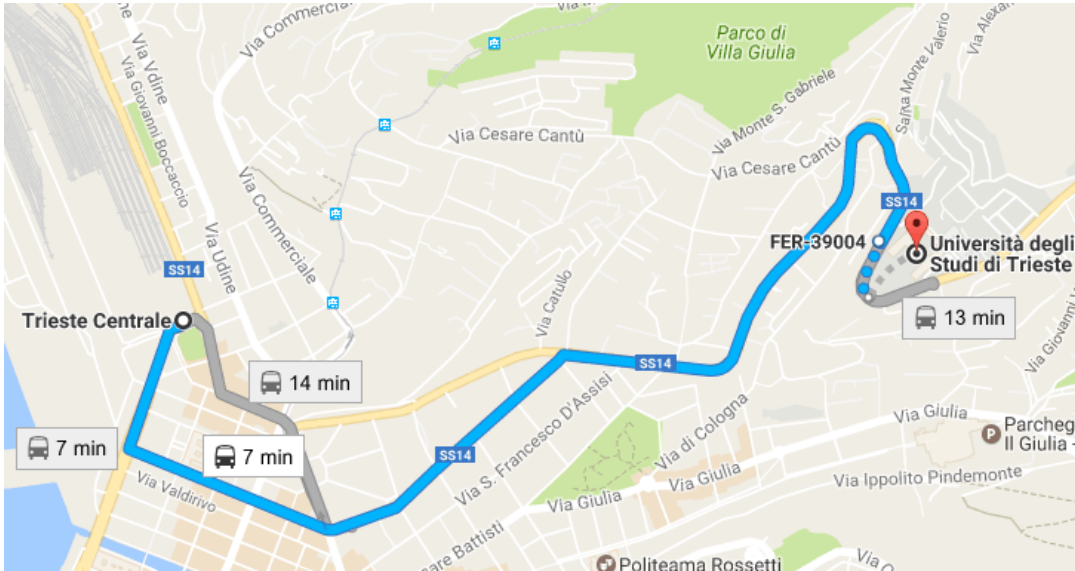

Ljubljana Airport is about 115 km from Trieste. [Airport Website](#)

Public bus service n.28 operates to and from Ljubljana bus station and runs about every hour, but there is no connection to Trieste Central Station. It is possible, however, rent a car or choose a shuttle service:

- [Goopti](#)
- [Science Bus](#) (Transfer-sharing service)

EXPLORE DESIGN PERFECTION

ESTECO S.p.A. Area Science Park · PADRICIANO 99 · 34149 Trieste ITALY

P +39 040 3755548 · F +39 040 3755549 · info@esteco.com

C.F. / P.I. 01635250226 · REA TS 114533 · Cap. soc. € 218.000 i.v.

esteco.com

By Train

You can reach Trieste by train (www.trenitalia.com) and then take a bus from Trieste Railway Station or a taxi to reach the University.