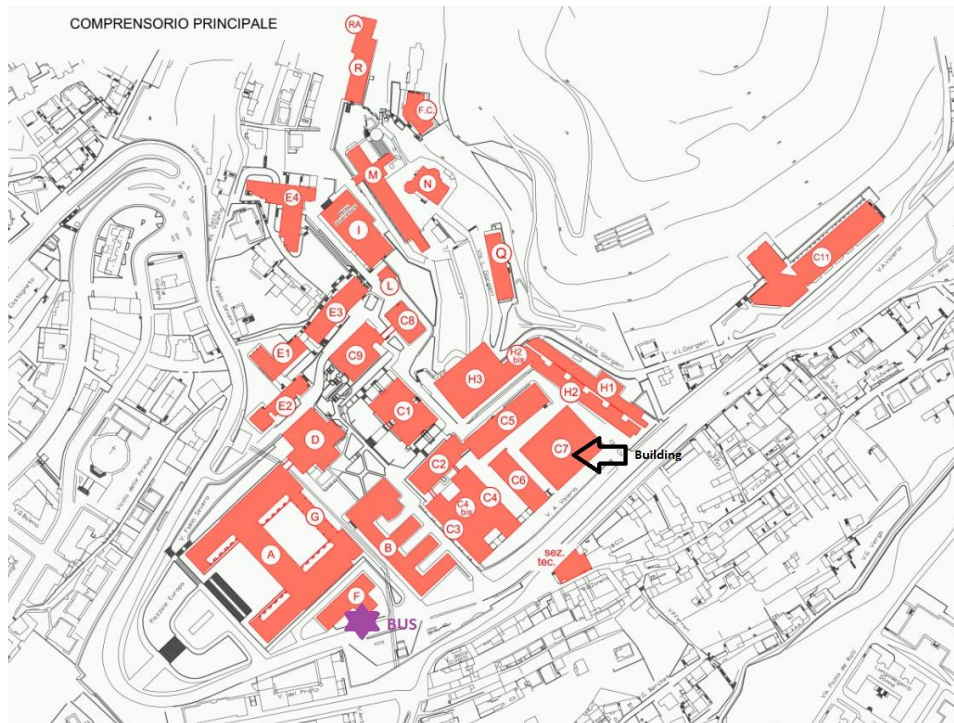

ERCOFTAC- Design Optimization | June 5th-6th 2017

The event will be held on June 5th-6th, 2017 at the University of Trieste, Faculty of Engineering and Architecture, in the Conference Room A (Giorgieri), Building C7.