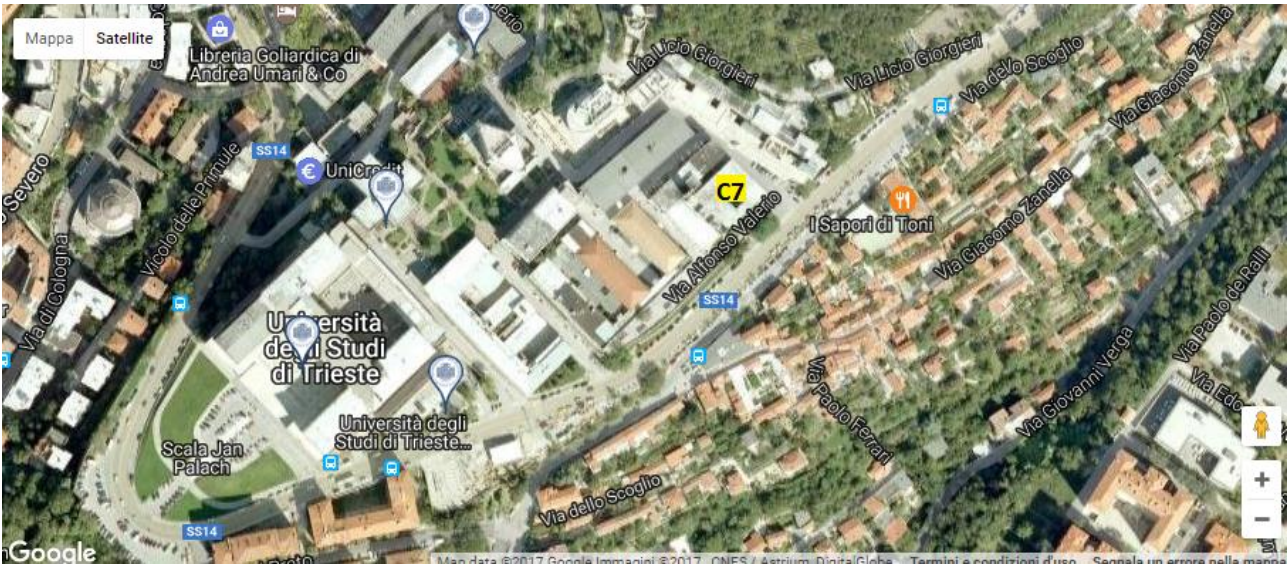

ERCOFTAC- Design Optimization | June 5th-6th 2017

The event will be held on June 5th-6th, 2017 at the University of Trieste, Faculty of Engineering and Architecture, in the Conference Room A (Giorgieri), Building C7.

EXPLORE DESIGN PERFECTION

ESTECO S.p.A. Area Science Park · PADRICIANO 99 · 34149 Trieste ITALY
P +39 040 3755548 · F +39 040 3755549 · info@esteco.com
C.F. / P.I. 01635250226 · REA TS 114533 · Cap. soc. € 218.000 i.v.

esteco.com